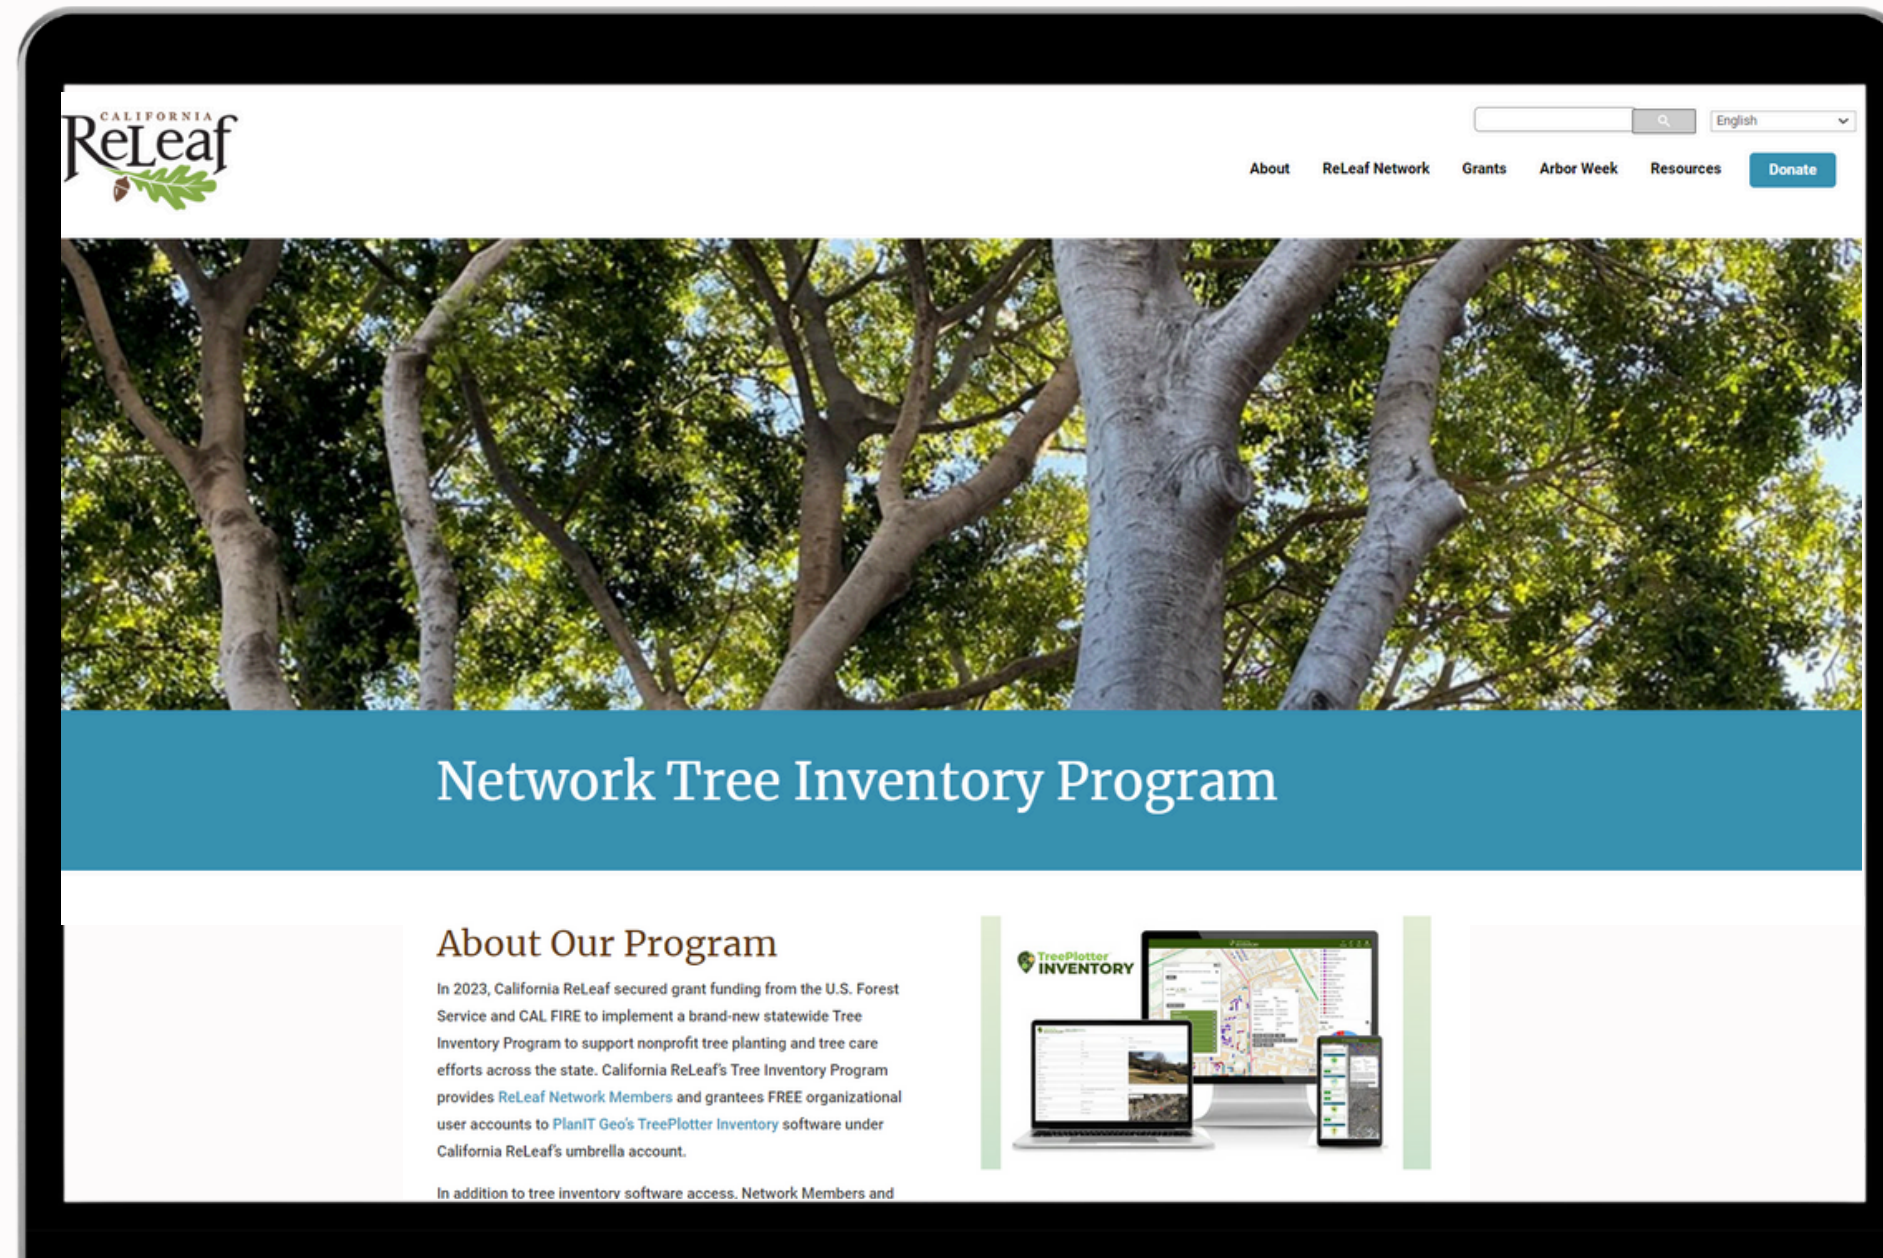

DETAILS INSPECT WRS
ECO-BENEFITS DATA TABLE STREET VIEW
REPORT SHARE

How to Participate

Step 1 - Apply for an organizational account online

<https://californiareleaf.org/network-tree-inventory-program/>

Step 2 - ReLeaf Staff will contact you and set up your organizational user account

Step 4 - Actively Plot and Track Your Organization's Trees

ReLeaf Online Resources

Website Resources

- Resource Library
- Training Dates and Registration Links
- Program Eligibility and Application Info

californiareleaf.org/network-tree-inventory-program/