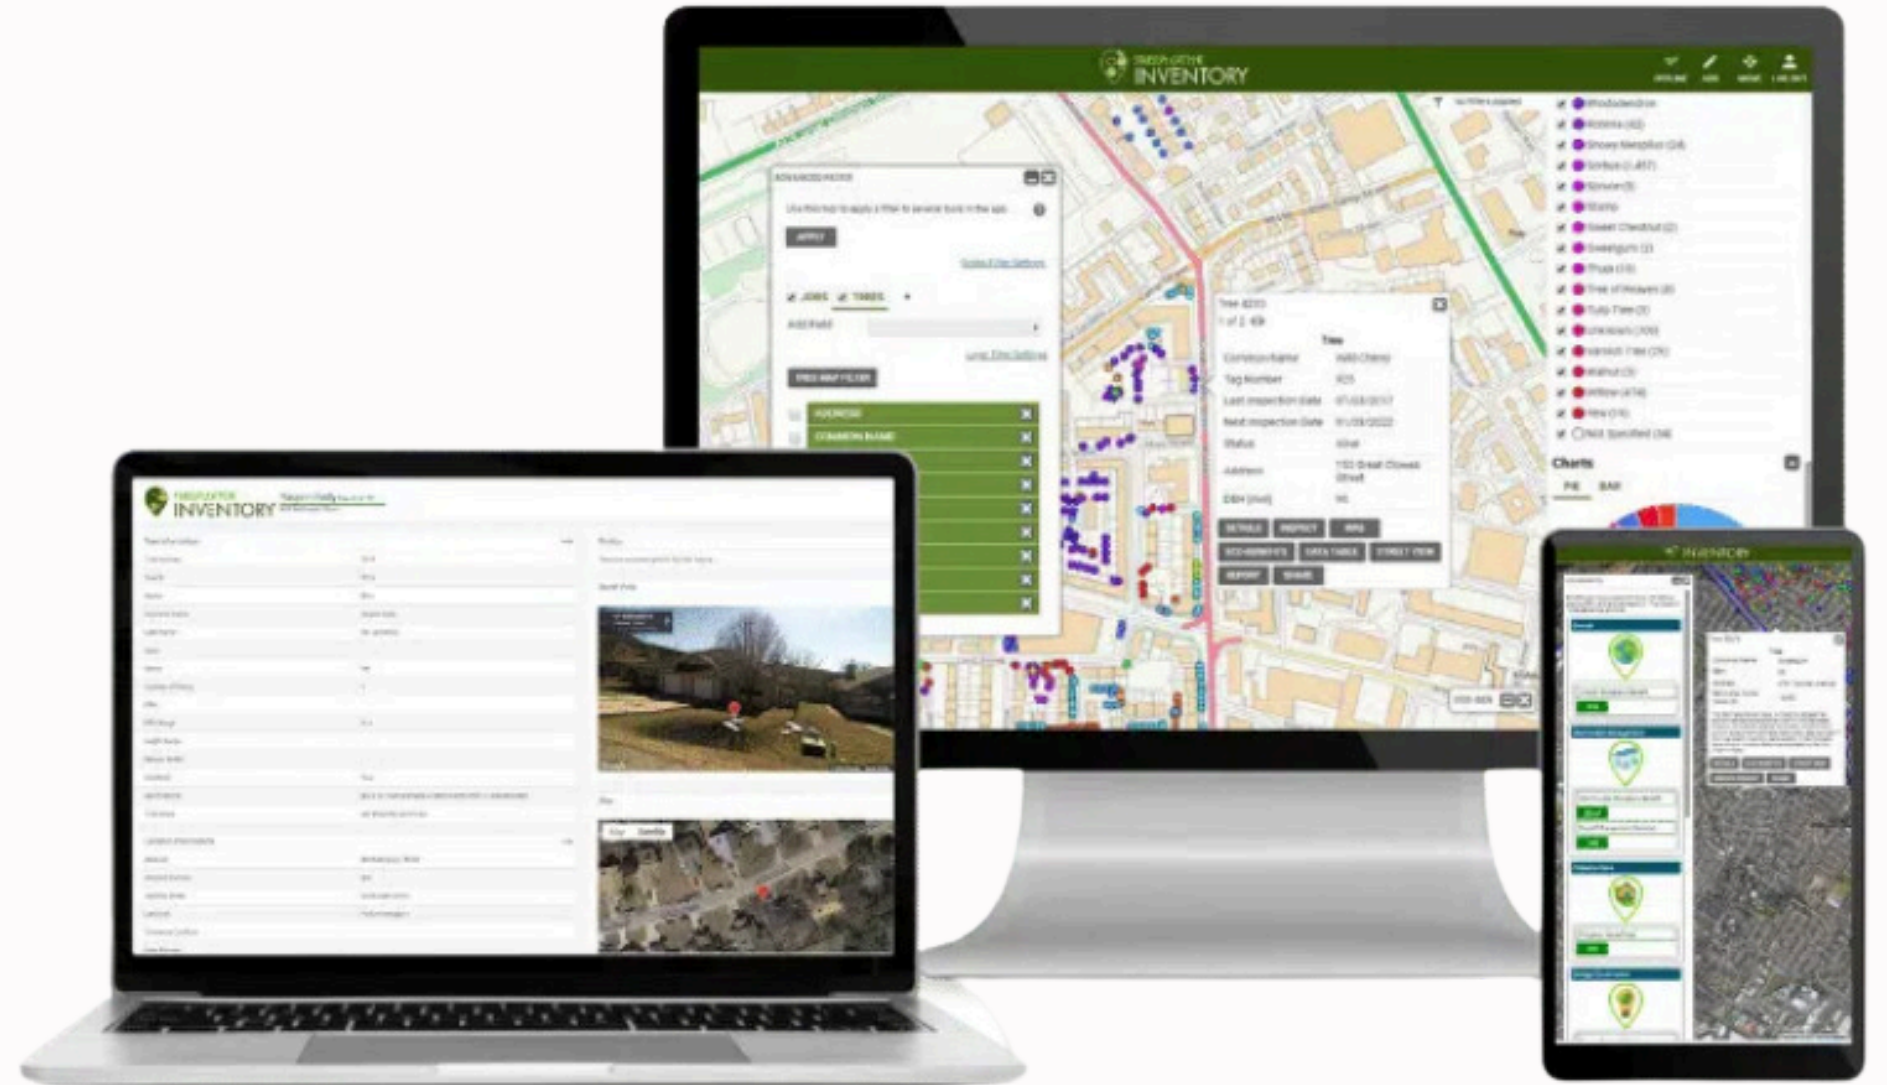

PROGRAM UPDATE

Network Tree Inventory Program

Alex Binck

Tree Inventory Tech Support
Program Manager
ISA Arborst WE-14103A

Thank you to our
Program Sponsors!

About our Program

HOME HUB DATA SUPPORT
TREEPLOTTER INVENTORY
OFFLINE ADD MOVE LOG OUT

Welcome to the California ReLeaf Network Tree Map

The ReLeaf Network Tree Map is a compilation of tree inventories from California ReLeaf Network Member Organizations—a Network of over 80 nonprofits and community groups working to green cities across California, from San Diego to Eureka. This tool allows you to see trees planted and cared for by the ReLeaf Network in communities all over California. Users will also be able to view those trees' benefits, such as air pollution and stormwater reduction, carbon sequestration, and energy savings. Visit our website to learn more about the [ReLeaf Network](#), our [Tree Inventory Program](#), and how to [Find a Network Member Group](#) near you to get involved in local tree planting and urban greening efforts.

Layers

- CES4 Communities
- Tribal Land Communities
- Low Income Communities

Program Goals

Enable Network Members to Track Data on Trees Planted

Allow for Easy Monitoring of Tree Health and Survival

Easily Report Deliverables to Funders